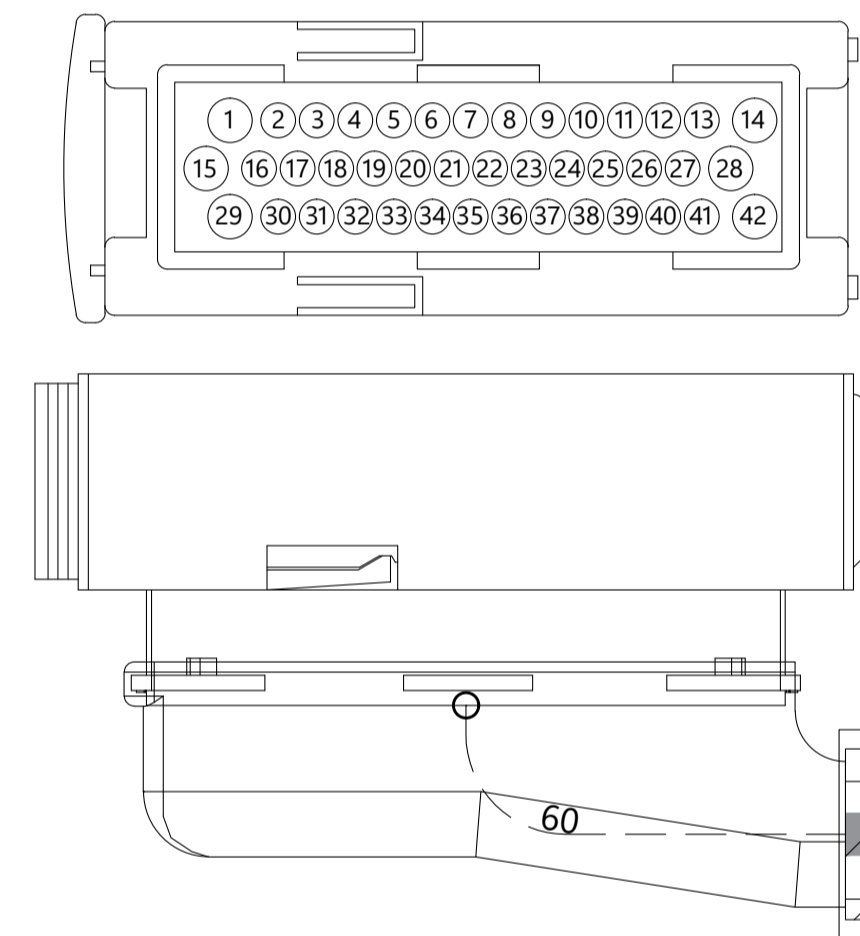

JPT42				
Pole	Colour	Sec.	Cross	Function
4	BLACK	0.35	BAR/C	SGN PRESS. TRANS.
5	BLACK	0.75	S18/9	RIT. SPEED SENSOR
8	ORANGE	1	S18/5	DEVIATOR +
9	ORANGE-BLACK	1	S18/6	DEVIATOR -
10	YELLOW	1	S18/3	BYPASS -
11	GREEN	1	S18/4	BYPASS +
17	BROWN	0.35	BAR/B	+15 PRESS. TRANS.
18	BROWN	0.75	S18/7	ALIM. SPEED SENSOR
28	RED	1.5	S18/1	+12 BATT.
29	GREY	1.5	S18/2	GND BATT.
32	BLUE	0.75	S18/8	GND SPEED SENSOR

3000

BAR				
Pole	Colour	Sec.	Cross	Function
B	BROWN	0.35	JPT42/17	+15 TRANS. PRESS.
C	BLACK	0.35	JPT42/4	TRANS. PRESS. SIGNAL

400

TEST OK

S18				
Pole	Colour	Sec.	Cross	Function
1	RED	1.5	JPT42/28	+12 BATT
2	GREY	1.5	JPT42/29	GND BATT
3	YELLOW	1	JPT42/10	BYPASS -
4	GREEN	1	JPT42/11	BYPASS +
5	ORANGE	1	JPT42/8	DEVIATOR +
6	ORANGE-BLACK	1	JPT42/9	DEVIATOR -
7	BROWN	0.75	JPT42/18	+15/54 SPEED SENSOR
8	BLUE	0.75	JPT42/32	GND SPEED SENSOR
9	BLACK	0.75	JPT42/5	SGN. SPEED SENSOR