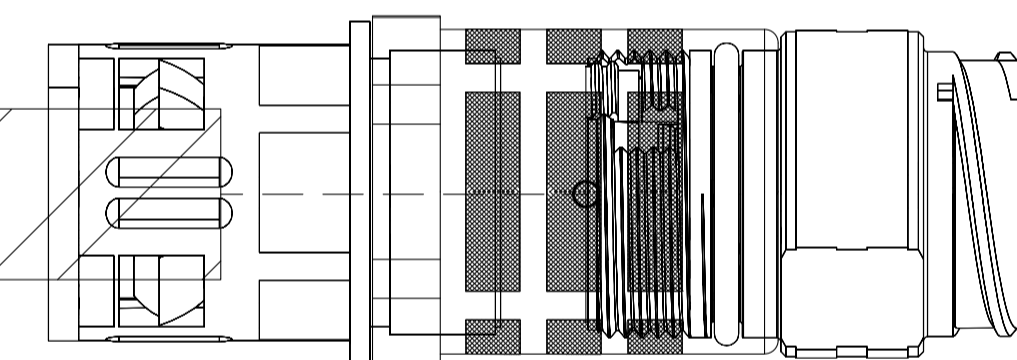

JPT42				
Pole	Colour	Sec.	Cross	Function
4	BLACK	0.35	BAR/C	SGN PRESS. TRANS.
5	BLACK	0.75	S18/9	RIT. SPEED SENSOR
8	ORANGE	1	S18/5	DEVIATOR +
9	ORANGE-BLACK	1	S18/6	DEVIATOR -
10	YELLOW	1	S18/3	BYPASS -
11	GREEN	1	S18/4	BYPASS +
17	BROWN	0.35	BAR/B	+15 PRESS. TRANS.
18	BROWN	0.75	S18/7	ALIM. SPEED SENSOR
28	RED	1.5	S18/1	+12 BATT.
29	GREY	1.5	S18/2	GND BATT.
32	BLUE	0.75	S18/8	GND SPEED SENSOR

3000

BAR				
Pole	Colour	Sec.	Cross	Function
B	BROWN	0.35	JPT42/17	+15 TRANS. PRESS.
C	BLACK	0.35	JPT42/4	TRANS. PRESS. SIGNAL

400

TEST OK

S18				
Pole	Colour	Sec.	Cross	Function
1	RED	1.5	JPT42/28	+12 BATT
2	GREY	1.5	JPT42/29	GND BATT
3	YELLOW	1	JPT42/10	BYPASS -
4	GREEN	1	JPT42/11	BYPASS +
5	ORANGE	1	JPT42/8	DEVIATOR +
6	ORANGE-BLACK	1	JPT42/9	DEVIATOR -
7	BROWN	0.75	JPT42/18	+15/54 SPEED SENSOR
8	BLUE	0.75	JPT42/32	GND SPEED SENSOR
9	BLACK	0.75	JPT42/5	SGN. SPEED SENSOR