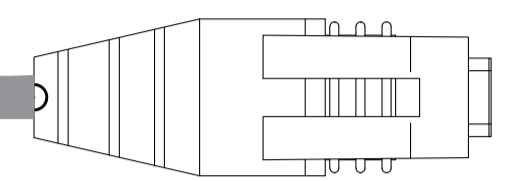

JPT42				
Pole	Colour	Sec.	Cross	Function
4	BLACK	0.35	BAR/C	SGN PRESS. TRANS.
5	BLACK	0.75	S18/9	RIT. SPEED SENSOR
8	ORANGE	1	S18/5	DEVIATOR +
9	ORANGE-BLACK	1	S18/6	DEVIATOR -
10	YELLOW	1	S18/3	BYPASS -
11	GREEN	1	S18/4	BYPASS +
17	BROWN	0.35	BAR/B	+15 PRESS. TRANS.
18	BROWN	0.75	S18/7	ALIM. SPEED SENSOR
28	RED	1.5	S18/1	+12 BATT.
29	GREY	1.5	S18/2	GND BATT.
32	BLUE	0.75	S18/8	GND SPEED SENSOR

3000

BAR				
Pole	Colour	Sec.	Cross	Function
B	BROWN	0.35	JPT42/17	+15 TRANS. PRESS.
C	BLACK	0.35	JPT42/4	TRANS. PRESS. SIGNAL

400

TEST OK

S18				
Pole	Colour	Sec.	Cross	Function
1	RED	1.5	JPT42/28	+12 BATT
2	GREY	1.5	JPT42/29	GND BATT
3	YELLOW	1	JPT42/10	BYPASS -
4	GREEN	1	JPT42/11	BYPASS +
5	ORANGE	1	JPT42/8	DEVIATOR +
6	ORANGE-BLACK	1	JPT42/9	DEVIATOR -
7	BROWN	0.75	JPT42/18	+15/54 SPEED SENSOR
8	BLUE	0.75	JPT42/32	GND SPEED SENSOR
9	BLACK	0.75	JPT42/5	SGN. SPEED SENSOR