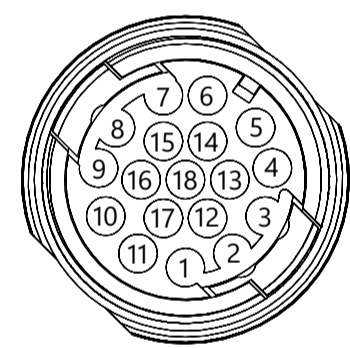

JPT42				
Pole	Colour	Sec.	Cross	Function
4	BLACK	0.35	BAR/C	SGN PRESS. TRANS.
5	BLACK	0.75	S18/9	RIT. SPEED SENSOR
8	ORANGE	1	S18/5	DEVIATOR +
9	ORANGE-BLACK	1	S18/6	DEVIATOR -
10	YELLOW	1	S18/3	BYPASS -
11	GREEN	1	S18/4	BYPASS +
17	BROWN	0.35	BAR/B	+15 PRESS. TRANS.
18	BROWN	0.75	S18/7	ALIM. SPEED SENSOR
28	RED	1.5	S18/1	+12 BATT.
29	GREY	1.5	S18/2	GND BATT.
32	BLUE	0.75	S18/8	GND SPEED SENSOR

3000

BAR				
Pole	Colour	Sec.	Cross	Function
B	BROWN	0.35	JPT42/17	+15 TRANS. PRESS.
C	BLACK	0.35	JPT42/4	TRANS. PRESS. SIGNAL

400

TEST OK

S18				
Pole	Colour	Sec.	Cross	Function
1	RED	1.5	JPT42/28	+12 BATT
2	GREY	1.5	JPT42/29	GND BATT
3	YELLOW	1	JPT42/10	BYPASS -
4	GREEN	1	JPT42/11	BYPASS +
5	ORANGE	1	JPT42/8	DEVIATOR +
6	ORANGE-BLACK	1	JPT42/9	DEVIATOR -
7	BROWN	0.75	JPT42/18	+15/54 SPEED SENSOR
8	BLUE	0.75	JPT42/32	GND SPEED SENSOR
9	BLACK	0.75	JPT42/5	SGN. SPEED SENSOR